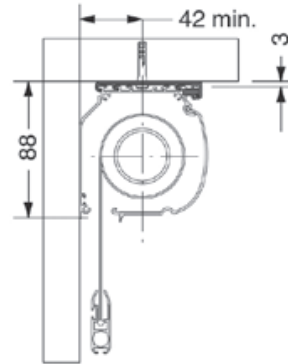

TECHNICAL INFORMATION

BLIND TYPE	Z LOCKING ROLLER BLIND
FUNCTION	INTERNAL SHADING
MAXIMUM WIDTH	UP TO 2000 MM
MAXIMUM DROP	UP TO 2500 MM
MAXIMUM SURFACE AREA	5 M ² (FABRIC DEPENDANT)
OPERATING OPTIONS	MANUAL, MOTORISED
PRODUCT WARRANTY	5 YEARS
BARREL DIMENSIONS	50 MM
BARREL MATERIAL	ALUMINIUM
MANUAL TYPE / STYLE	FIXED / DETACHABLE CRANK
ADDITIONAL FEATURES	RAL COLOUR MATCHED CASSETTE
BOTTOM BAR DESIGN	EXPOSED

SPECIFICATION

ZC83 Specifications

Crank

Top Fix

Face Fix

Bottom Bar

Side Channels

Headbox