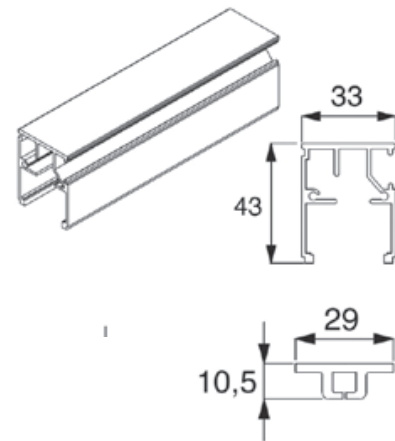

TECHNICAL INFORMATION

BLIND TYPE	Z LOCKING ROLLER BLIND
FUNCTION	INTERNAL SHADING
MAXIMUM WIDTH	UP TO 2000 MM
MAXIMUM DROP	UP TO 2500 MM
MAXIMUM SURFACE AREA	5 M ² (FABRIC DEPENDANT)
OPERATING OPTIONS	MANUAL, MOTORISED
PRODUCT WARRANTY	5 YEARS
BARREL DIMENSIONS	50 MM
BARREL MATERIAL	ALUMINIUM
MANUAL TYPE / STYLE	FIXED / DETACHABLE CRANK
ADDITIONAL FEATURES	RAL COLOUR MATCHED CASSETTE
BOTTOM BAR DESIGN	EXPOSED

SPECIFICATION

ZC83 Specifications

Crank

Top Fix

Face Fix

Bottom Bar

Side Channels

Headbox