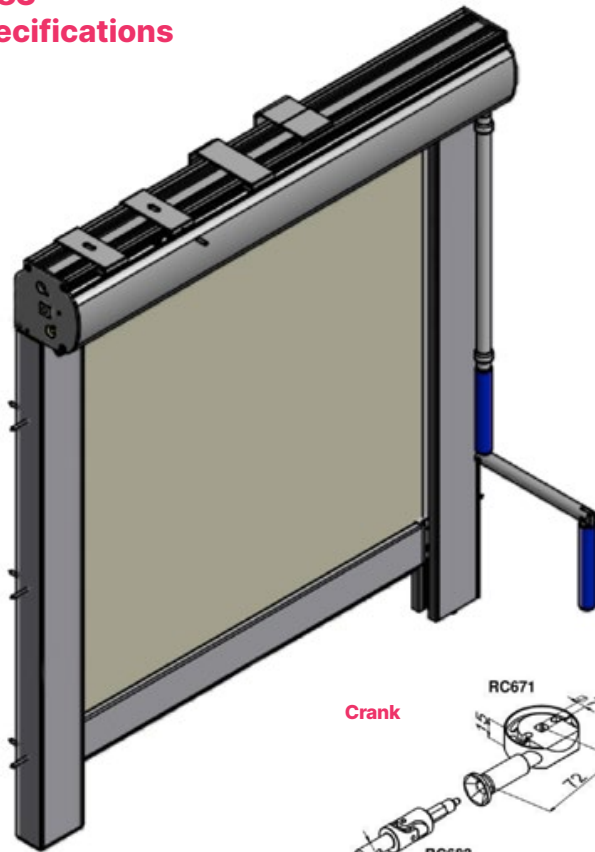

TECHNICAL INFORMATION

BLIND TYPE	Z LOCKING ROLLER BLIND
FUNCTION	INTERNAL SHADING
MAXIMUM WIDTH	UP TO 2000 MM
MAXIMUM DROP	UP TO 2500 MM
MAXIMUM SURFACE AREA	5 M ² (FABRIC DEPENDANT)
OPERATING OPTIONS	MANUAL, MOTORISED
PRODUCT WARRANTY	5 YEARS
BARREL DIMENSIONS	50 MM
BARREL MATERIAL	ALUMINIUM
MANUAL TYPE / STYLE	FIXED / DETACHABLE CRANK
ADDITIONAL FEATURES	RAL COLOUR MATCHED CASSETTE
BOTTOM BAR DESIGN	EXPOSED

SPECIFICATION

ZC83 Specifications

Crank

Top Fix

Face Fix

Bottom Bar

Side Channels

Headbox