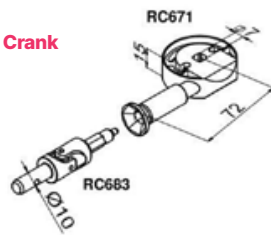

TECHNICAL INFORMATION

BLIND TYPE	Z LOCKING ROLLER BLIND
FUNCTION	INTERNAL SHADING
MAXIMUM WIDTH	UP TO 2000 MM
MAXIMUM DROP	UP TO 2500 MM
MAXIMUM SURFACE AREA	5 M ² (FABRIC DEPENDANT)
OPERATING OPTIONS	MANUAL, MOTORISED
PRODUCT WARRANTY	5 YEARS
BARREL DIMENSIONS	50 MM
BARREL MATERIAL	ALUMINIUM
MANUAL TYPE / STYLE	FIXED / DETACHABLE CRANK
ADDITIONAL FEATURES	RAL COLOUR MATCHED CASSETTE
BOTTOM BAR DESIGN	EXPOSED

SPECIFICATION

ZC83 Specifications

Crank

Top Fix

Face Fix

Bottom Bar

Side Channels

Headbox