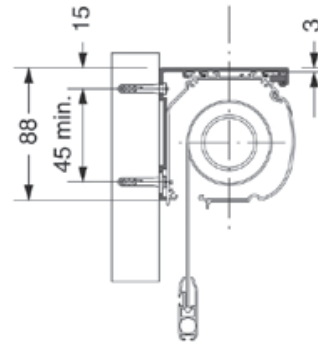

TECHNICAL INFORMATION

BLIND TYPE	Z LOCKING ROLLER BLIND
FUNCTION	INTERNAL SHADING
MAXIMUM WIDTH	UP TO 2000 MM
MAXIMUM DROP	UP TO 2500 MM
MAXIMUM SURFACE AREA	5 M ² (FABRIC DEPENDANT)
OPERATING OPTIONS	MANUAL, MOTORISED
PRODUCT WARRANTY	5 YEARS
BARREL DIMENSIONS	50 MM
BARREL MATERIAL	ALUMINIUM
MANUAL TYPE / STYLE	FIXED / DETACHABLE CRANK
ADDITIONAL FEATURES	RAL COLOUR MATCHED CASSETTE
BOTTOM BAR DESIGN	EXPOSED

SPECIFICATION

ZC83 Specifications

Crank

Top Fix

Face Fix

Bottom Bar

Side Channels

Headbox