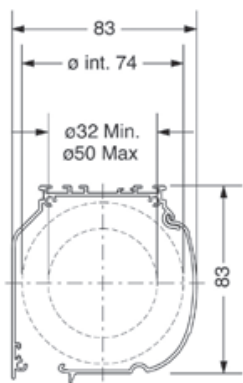

TECHNICAL INFORMATION

BLIND TYPE	Z LOCKING ROLLER BLIND
FUNCTION	INTERNAL SHADING
MAXIMUM WIDTH	UP TO 2000 MM
MAXIMUM DROP	UP TO 2500 MM
MAXIMUM SURFACE AREA	5 M ² (FABRIC DEPENDANT)
OPERATING OPTIONS	MANUAL, MOTORISED
PRODUCT WARRANTY	5 YEARS
BARREL DIMENSIONS	50 MM
BARREL MATERIAL	ALUMINIUM
MANUAL TYPE / STYLE	FIXED / DETACHABLE CRANK
ADDITIONAL FEATURES	RAL COLOUR MATCHED CASSETTE
BOTTOM BAR DESIGN	EXPOSED

SPECIFICATION

ZC83 Specifications

Crank

Top Fix

Face Fix

Bottom Bar

Side Channels

Headbox