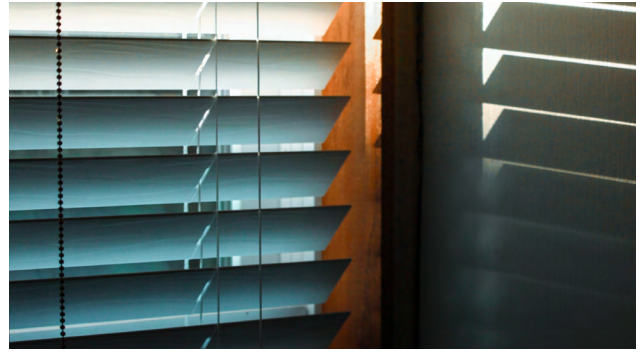

ROLLER BLINDS

Easy to operate and durable. Roller blinds are a flexible solution suitable for many different applications, from offices to apartments and hospitals. Roller Blinds can be combined with a wide range of fabrics and come with manual, crank or electric operation.

SKYLIGHT BLINDS

Skylight blinds use a fabric tensioning system and guide wires to provide shading on horizontal or angled windows. Skylights blinds are commonly used in showrooms, offices and hotels. Skylight blinds are usually electrically operated but manual options are available.

VERTICAL BLINDS

Vertical blinds consist of a series of vertical fabric louvres or slats that can be rotated to allow the required amount of light in the room. Vertical Blinds give the user greater control over the light entering the room. Vertical Blinds can be combined with a range of fabric options.

VENETIAN BLINDS

Venetian blinds use horizontal slats that can be rotated to control the light entering the room. Venetian blinds are commonly made from wood, aluminium or plastic and are generally used in office and professional environments as they provide good light control and privacy.