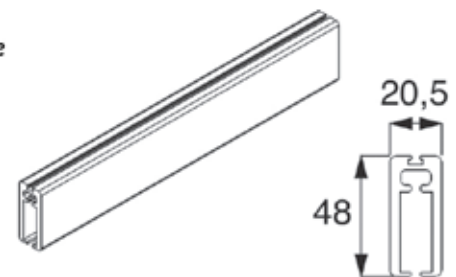

TECHNICAL INFORMATION

BLIND TYPE	Z LOCKING ROLLER BLIND
FUNCTION	INTERNAL SHADING
MAXIMUM WIDTH	UP TO 3600 MM
MAXIMUM DROP	UP TO 4600 MM
MAXIMUM SURFACE AREA	16 M ² (FABRIC DEPENDANT)
OPERATING OPTIONS	MOTORISED
PRODUCT WARRANTY	5 YEARS
BARREL DIMENSIONS	85 MM
BARREL MATERIAL	ALUMINIUM
MOTORISED TYPE / STYLE	WALL SWITCH / REMOTE
ADDITIONAL FEATURES	RAL COLOUR MATCHED CASSETTE
BOTTOM BAR DESIGN	EXPOSED

SPECIFICATION

ZC130 Specifications

Bottom Bar

Side Channels

Headbox

Wall brackets support