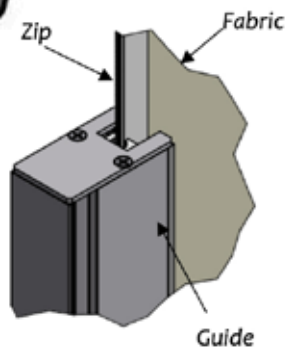

TECHNICAL INFORMATION

BLIND TYPE	Z LOCKING ROLLER BLIND
FUNCTION	INTERNAL SHADING
MAXIMUM WIDTH	UP TO 3600 MM
MAXIMUM DROP	UP TO 4600 MM
MAXIMUM SURFACE AREA	16 M ² (FABRIC DEPENDANT)
OPERATING OPTIONS	MOTORISED
PRODUCT WARRANTY	5 YEARS
BARREL DIMENSIONS	85 MM
BARREL MATERIAL	ALUMINIUM
MOTORISED TYPE / STYLE	WALL SWITCH / REMOTE
ADDITIONAL FEATURES	RAL COLOUR MATCHED CASSETTE
BOTTOM BAR DESIGN	EXPOSED

SPECIFICATION

ZC130 Specifications

Bottom Bar

Side Channels

Headbox

Wall brackets support