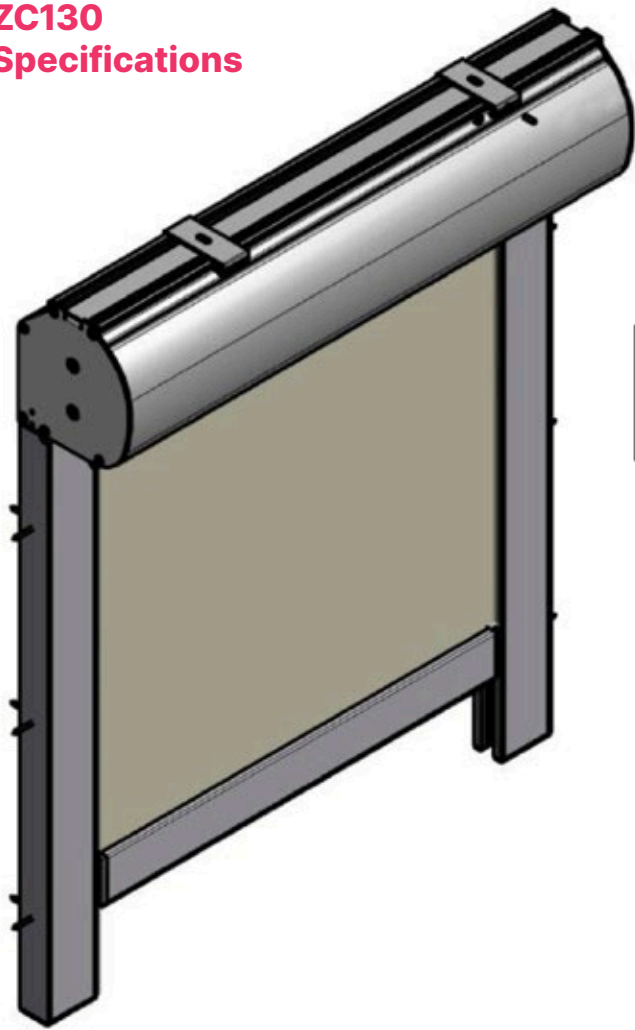

TECHNICAL INFORMATION

BLIND TYPE	Z LOCKING ROLLER BLIND
FUNCTION	INTERNAL SHADING
MAXIMUM WIDTH	UP TO 3600 MM
MAXIMUM DROP	UP TO 4600 MM
MAXIMUM SURFACE AREA	16 M ² (FABRIC DEPENDANT)
OPERATING OPTIONS	MOTORISED
PRODUCT WARRANTY	5 YEARS
BARREL DIMENSIONS	85 MM
BARREL MATERIAL	ALUMINIUM
MOTORISED TYPE / STYLE	WALL SWITCH / REMOTE
ADDITIONAL FEATURES	RAL COLOUR MATCHED CASSETTE
BOTTOM BAR DESIGN	EXPOSED

SPECIFICATION

ZC130 Specifications

Bottom Bar

Side Channels

Headbox

Wall brackets support