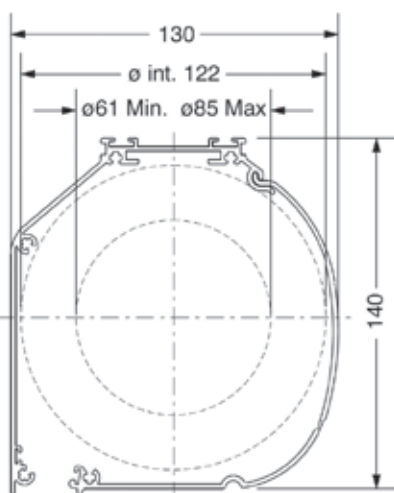

TECHNICAL INFORMATION

BLIND TYPE	Z LOCKING ROLLER BLIND
FUNCTION	INTERNAL SHADING
MAXIMUM WIDTH	UP TO 3600 MM
MAXIMUM DROP	UP TO 4600 MM
MAXIMUM SURFACE AREA	16 M ² (FABRIC DEPENDANT)
OPERATING OPTIONS	MOTORISED
PRODUCT WARRANTY	5 YEARS
BARREL DIMENSIONS	85 MM
BARREL MATERIAL	ALUMINIUM
MOTORISED TYPE / STYLE	WALL SWITCH / REMOTE
ADDITIONAL FEATURES	RAL COLOUR MATCHED CASSETTE
BOTTOM BAR DESIGN	EXPOSED

SPECIFICATION

ZC130 Specifications

Bottom Bar

Side Channels

Headbox

Wall brackets support