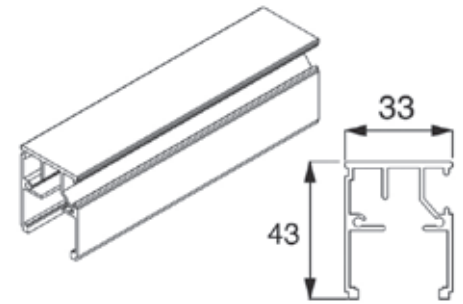

TECHNICAL INFORMATION

BLIND TYPE	Z LOCKING ROLLER BLIND
FUNCTION	INTERNAL SHADING
MAXIMUM WIDTH	UP TO 3600 MM
MAXIMUM DROP	UP TO 4600 MM
MAXIMUM SURFACE AREA	16 M ² (FABRIC DEPENDANT)
OPERATING OPTIONS	MOTORISED
PRODUCT WARRANTY	5 YEARS
BARREL DIMENSIONS	85 MM
BARREL MATERIAL	ALUMINIUM
MOTORISED TYPE / STYLE	WALL SWITCH / REMOTE
ADDITIONAL FEATURES	RAL COLOUR MATCHED CASSETTE
BOTTOM BAR DESIGN	EXPOSED

SPECIFICATION

ZC130 Specifications

Bottom Bar

Side Channels

Headbox

Wall brackets support