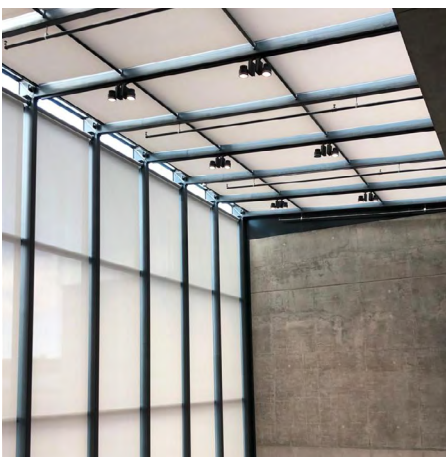

APPLICATIONS:

01509 502 155

ENQUIRIES@KAYDEESAYFA.CO.UK