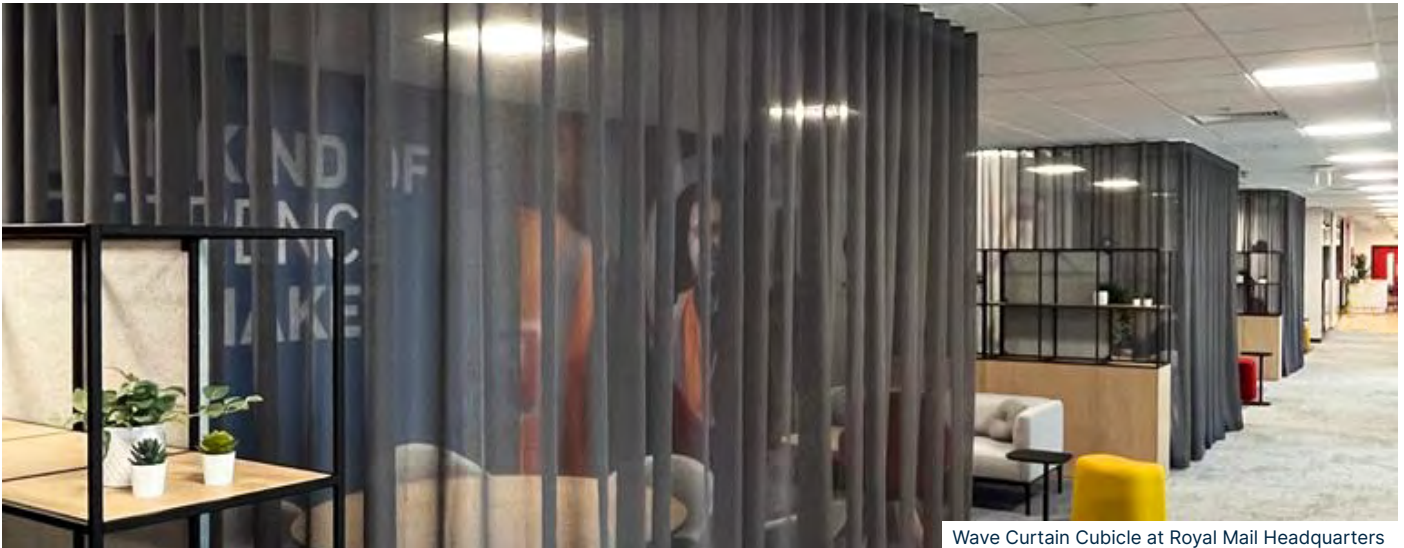

Wave Curtain Cubicle at Royal Mail Headquarters

DESIGN OPTIONS:

Colour matched hardware - track & wand

OPERATING OPTIONS:

- Hand Drawn
- Cord (Fixed, Detachable)
- Electric (Remote, Switch)
- Smart (Sensor, BMS controlled)