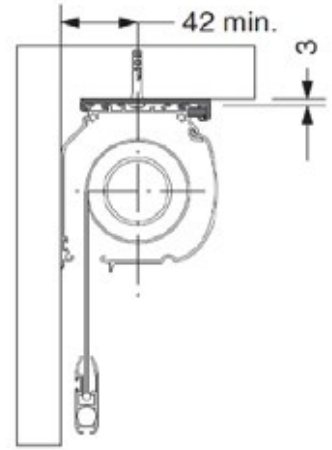

TECHNICAL INFORMATION

BLIND TYPE	CASSETTE ROLLER BLIND
FUNCTION	INTERNAL SHADING
MAXIMUM WIDTH	UP TO 2800 MM
MAXIMUM DROP	UP TO 2600 MM
MAXIMUM SURFACE AREA	8 M ² (FABRIC DEPENDANT)
OPERATING OPTIONS	MANUAL, MOTORISED
PRODUCT WARRANTY	5 YEARS
BARREL DIMENSIONS	45 MM
BARREL MATERIAL	ALUMINIUM
MANUAL TYPE / STYLE	CHAIN / CRANK
ADDITIONAL FEATURES	RAL COLOUR MATCHED CASSETTE
BOTTOM BAR DESIGN	EXPOSED

SPECIFICATION

C83 Specifications

Headbox

Top Fix

Brush Strip

Bottom Bar

Face Fix

Side Channel

Bracket Detail