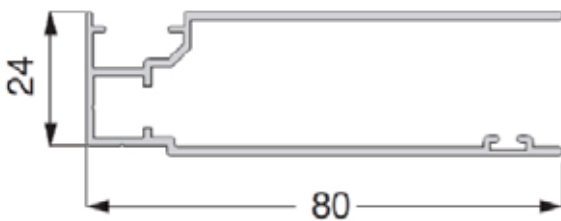

TECHNICAL INFORMATION

BLIND TYPE	CASSETTE ROLLER BLIND
FUNCTION	INTERNAL SHADING
MAXIMUM WIDTH	UP TO 2800 MM
MAXIMUM DROP	UP TO 2600 MM
MAXIMUM SURFACE AREA	8 M ² (FABRIC DEPENDANT)
OPERATING OPTIONS	MANUAL, MOTORISED
PRODUCT WARRANTY	5 YEARS
BARREL DIMENSIONS	45 MM
BARREL MATERIAL	ALUMINIUM
MANUAL TYPE / STYLE	CHAIN / CRANK
ADDITIONAL FEATURES	RAL COLOUR MATCHED CASSETTE
BOTTOM BAR DESIGN	EXPOSED

SPECIFICATION

C83 Specifications

Headbox

Top Fix

Brush Strip

Bottom Bar

Face Fix

Side Channel

Bracket Detail