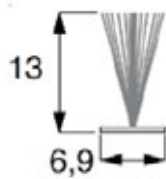

TECHNICAL INFORMATION

BLIND TYPE	CASSETTE ROLLER BLIND
FUNCTION	INTERNAL SHADING
MAXIMUM WIDTH	UP TO 2800 MM
MAXIMUM DROP	UP TO 2600 MM
MAXIMUM SURFACE AREA	8 M ² (FABRIC DEPENDANT)
OPERATING OPTIONS	MANUAL, MOTORISED
PRODUCT WARRANTY	5 YEARS
BARREL DIMENSIONS	45 MM
BARREL MATERIAL	ALUMINIUM
MANUAL TYPE / STYLE	CHAIN / CRANK
ADDITIONAL FEATURES	RAL COLOUR MATCHED CASSETTE
BOTTOM BAR DESIGN	EXPOSED

SPECIFICATION

C83 Specifications

Headbox

Top Fix

Brush Strip

Bottom Bar

Face Fix

Side Channel

Bracket Detail