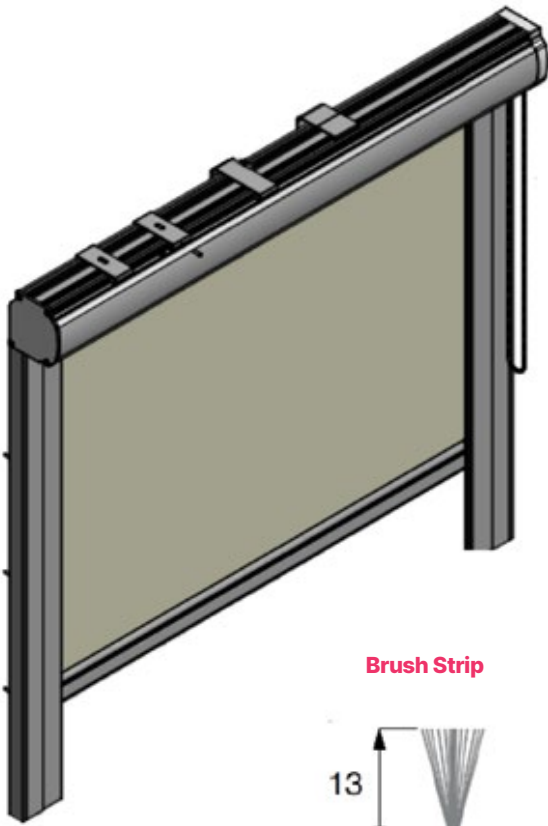

TECHNICAL INFORMATION

BLIND TYPE	CASSETTE ROLLER BLIND
FUNCTION	INTERNAL SHADING
MAXIMUM WIDTH	UP TO 2800 MM
MAXIMUM DROP	UP TO 2600 MM
MAXIMUM SURFACE AREA	8 M ² (FABRIC DEPENDANT)
OPERATING OPTIONS	MANUAL, MOTORISED
PRODUCT WARRANTY	5 YEARS
BARREL DIMENSIONS	45 MM
BARREL MATERIAL	ALUMINIUM
MANUAL TYPE / STYLE	CHAIN / CRANK
ADDITIONAL FEATURES	RAL COLOUR MATCHED CASSETTE
BOTTOM BAR DESIGN	EXPOSED

SPECIFICATION

C83 Specifications

Headbox

Top Fix

Brush Strip

Bottom Bar

Face Fix

Side Channel