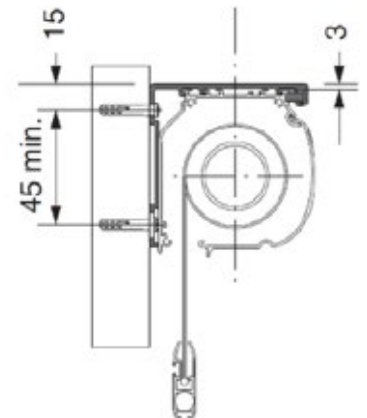

TECHNICAL INFORMATION

BLIND TYPE	CASSETTE ROLLER BLIND
FUNCTION	INTERNAL SHADING
MAXIMUM WIDTH	UP TO 2800 MM
MAXIMUM DROP	UP TO 2600 MM
MAXIMUM SURFACE AREA	8 M ² (FABRIC DEPENDANT)
OPERATING OPTIONS	MANUAL, MOTORISED
PRODUCT WARRANTY	5 YEARS
BARREL DIMENSIONS	45 MM
BARREL MATERIAL	ALUMINIUM
MANUAL TYPE / STYLE	CHAIN / CRANK
ADDITIONAL FEATURES	RAL COLOUR MATCHED CASSETTE
BOTTOM BAR DESIGN	EXPOSED

SPECIFICATION

C83 Specifications

Headbox

Top Fix

Brush Strip

Bottom Bar

Face Fix

Side Channel

Bracket Detail