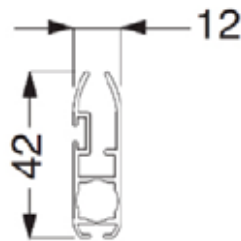

TECHNICAL INFORMATION

BLIND TYPE	CASSETTE ROLLER BLIND
FUNCTION	INTERNAL SHADING
MAXIMUM WIDTH	UP TO 2800 MM
MAXIMUM DROP	UP TO 2600 MM
MAXIMUM SURFACE AREA	8 M ² (FABRIC DEPENDANT)
OPERATING OPTIONS	MANUAL, MOTORISED
PRODUCT WARRANTY	5 YEARS
BARREL DIMENSIONS	45 MM
BARREL MATERIAL	ALUMINIUM
MANUAL TYPE / STYLE	CHAIN / CRANK
ADDITIONAL FEATURES	RAL COLOUR MATCHED CASSETTE
BOTTOM BAR DESIGN	EXPOSED

SPECIFICATION

C83 Specifications

Headbox

Top Fix

Brush Strip

Bottom Bar

Face Fix

Side Channel

Bracket Detail