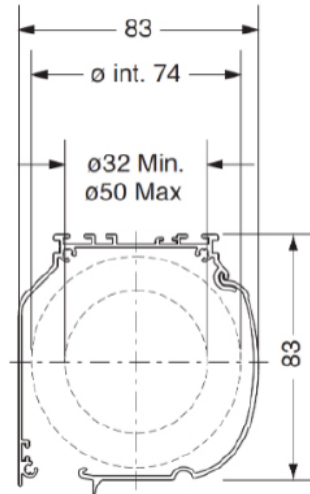

TECHNICAL INFORMATION

BLIND TYPE	CASSETTE ROLLER BLIND
FUNCTION	INTERNAL SHADING
MAXIMUM WIDTH	UP TO 2800 MM
MAXIMUM DROP	UP TO 2600 MM
MAXIMUM SURFACE AREA	8 M ² (FABRIC DEPENDANT)
OPERATING OPTIONS	MANUAL, MOTORISED
PRODUCT WARRANTY	5 YEARS
BARREL DIMENSIONS	45 MM
BARREL MATERIAL	ALUMINIUM
MANUAL TYPE / STYLE	CHAIN / CRANK
ADDITIONAL FEATURES	RAL COLOUR MATCHED CASSETTE
BOTTOM BAR DESIGN	EXPOSED

SPECIFICATION

C83 Specifications

Headbox

Top Fix

Brush Strip

Bottom Bar

Face Fix

Side Channel

Bracket Detail