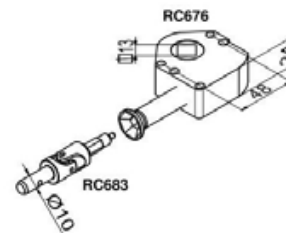

TECHNICAL INFORMATION

BLIND TYPE	CASSETTE ROLLER BLIND
FUNCTION	INTERNAL SHADING
MAXIMUM WIDTH	UP TO 4500 MM
MAXIMUM DROP	UP TO 3200 MM
MAXIMUM SURFACE AREA	22.5 M ² (FABRIC DEPENDANT)
OPERATING OPTIONS	MANUAL, MOTORISED
PRODUCT WARRANTY	5 YEARS
BARREL DIMENSIONS	85 MM
BARREL MATERIAL	ALUMINIUM
MANUAL TYPE / STYLE	FIXED / DETACHABLE CRANK
ADDITIONAL FEATURES	RAL COLOUR MATCHED CASSETTE
BOTTOM BAR DESIGN	EXPOSED

SPECIFICATION

C130 Specifications

Headbox

Brackets

Brush Strip

Bottom Bar

Crank

Side Channel

Bracket Detail