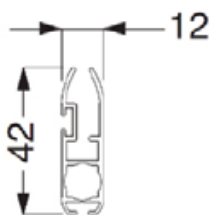

TECHNICAL INFORMATION

BLIND TYPE	CASSETTE ROLLER BLIND
FUNCTION	INTERNAL SHADING
MAXIMUM WIDTH	UP TO 4500 MM
MAXIMUM DROP	UP TO 3200 MM
MAXIMUM SURFACE AREA	22.5 M ² (FABRIC DEPENDANT)
OPERATING OPTIONS	MANUAL, MOTORISED
PRODUCT WARRANTY	5 YEARS
BARREL DIMENSIONS	85 MM
BARREL MATERIAL	ALUMINIUM
MANUAL TYPE / STYLE	FIXED / DETACHABLE CRANK
ADDITIONAL FEATURES	RAL COLOUR MATCHED CASSETTE
BOTTOM BAR DESIGN	EXPOSED

SPECIFICATION

C130 Specifications

Headbox

Brackets

Brush Strip

Bottom Bar

Crank

Side Channel

Bracket Detail