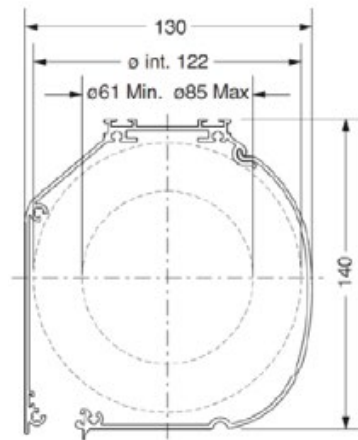

TECHNICAL INFORMATION

BLIND TYPE	CASSETTE ROLLER BLIND
FUNCTION	INTERNAL SHADING
MAXIMUM WIDTH	UP TO 4500 MM
MAXIMUM DROP	UP TO 3200 MM
MAXIMUM SURFACE AREA	22.5 M ² (FABRIC DEPENDANT)
OPERATING OPTIONS	MANUAL, MOTORISED
PRODUCT WARRANTY	5 YEARS
BARREL DIMENSIONS	85 MM
BARREL MATERIAL	ALUMINIUM
MANUAL TYPE / STYLE	FIXED / DETACHABLE CRANK
ADDITIONAL FEATURES	RAL COLOUR MATCHED CASSETTE
BOTTOM BAR DESIGN	EXPOSED

SPECIFICATION

C130 Specifications

Headbox

Brackets

Brush Strip

Bottom Bar

Crank

Side Channel

Bracket Detail