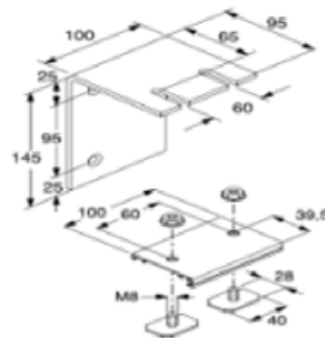

TECHNICAL INFORMATION

BLIND TYPE	CASSETTE ROLLER BLIND
FUNCTION	INTERNAL SHADING
MAXIMUM WIDTH	UP TO 4500 MM
MAXIMUM DROP	UP TO 3200 MM
MAXIMUM SURFACE AREA	22.5 M ² (FABRIC DEPENDANT)
OPERATING OPTIONS	MANUAL, MOTORISED
PRODUCT WARRANTY	5 YEARS
BARREL DIMENSIONS	85 MM
BARREL MATERIAL	ALUMINIUM
MANUAL TYPE / STYLE	FIXED / DETACHABLE CRANK
ADDITIONAL FEATURES	RAL COLOUR MATCHED CASSETTE
BOTTOM BAR DESIGN	EXPOSED

SPECIFICATION

C130 Specifications

Headbox

Brackets

Brush Strip

Bottom Bar

Crank

Side Channel

Bracket Detail