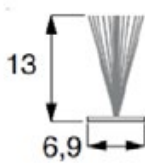

TECHNICAL INFORMATION

BLIND TYPE	CASSETTE ROLLER BLIND
FUNCTION	INTERNAL SHADING
MAXIMUM WIDTH	UP TO 4500 MM
MAXIMUM DROP	UP TO 3200 MM
MAXIMUM SURFACE AREA	22.5 M ² (FABRIC DEPENDANT)
OPERATING OPTIONS	MANUAL, MOTORISED
PRODUCT WARRANTY	5 YEARS
BARREL DIMENSIONS	85 MM
BARREL MATERIAL	ALUMINIUM
MANUAL TYPE / STYLE	FIXED / DETACHABLE CRANK
ADDITIONAL FEATURES	RAL COLOUR MATCHED CASSETTE
BOTTOM BAR DESIGN	EXPOSED

SPECIFICATION

C130 Specifications

Headbox

Brackets

Brush Strip

Bottom Bar

Crank

Side Channel

Bracket Detail