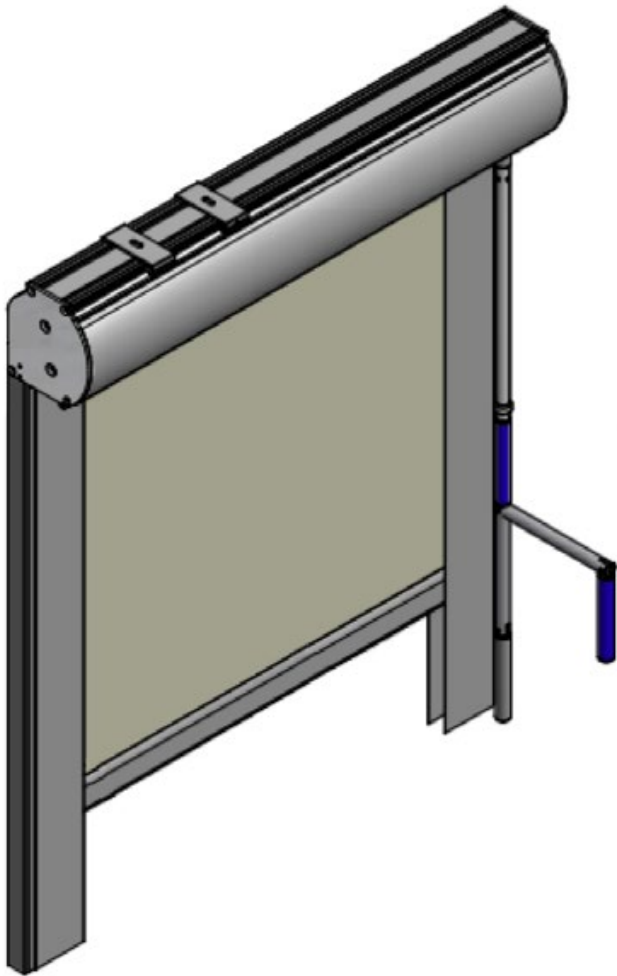

TECHNICAL INFORMATION

BLIND TYPE	CASSETTE ROLLER BLIND
FUNCTION	INTERNAL SHADING
MAXIMUM WIDTH	UP TO 4500 MM
MAXIMUM DROP	UP TO 3200 MM
MAXIMUM SURFACE AREA	22.5 M ² (FABRIC DEPENDANT)
OPERATING OPTIONS	MANUAL, MOTORISED
PRODUCT WARRANTY	5 YEARS
BARREL DIMENSIONS	85 MM
BARREL MATERIAL	ALUMINIUM
MANUAL TYPE / STYLE	FIXED / DETACHABLE CRANK
ADDITIONAL FEATURES	RAL COLOUR MATCHED CASSETTE
BOTTOM BAR DESIGN	EXPOSED

SPECIFICATION

C130 Specifications

Headbox

Brackets

Brush Strip

Bottom Bar

Crank

Side Channel