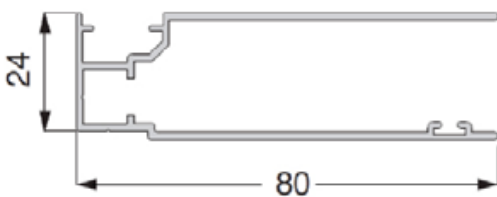

TECHNICAL INFORMATION

BLIND TYPE	CASSETTE ROLLER BLIND
FUNCTION	INTERNAL SHADING
MAXIMUM WIDTH	UP TO 4500 MM
MAXIMUM DROP	UP TO 3200 MM
MAXIMUM SURFACE AREA	22.5 M ² (FABRIC DEPENDANT)
OPERATING OPTIONS	MANUAL, MOTORISED
PRODUCT WARRANTY	5 YEARS
BARREL DIMENSIONS	85 MM
BARREL MATERIAL	ALUMINIUM
MANUAL TYPE / STYLE	FIXED / DETACHABLE CRANK
ADDITIONAL FEATURES	RAL COLOUR MATCHED CASSETTE
BOTTOM BAR DESIGN	EXPOSED

SPECIFICATION

C130 Specifications

Headbox

Brackets

Brush Strip

Bottom Bar

Crank

Side Channel

Bracket Detail