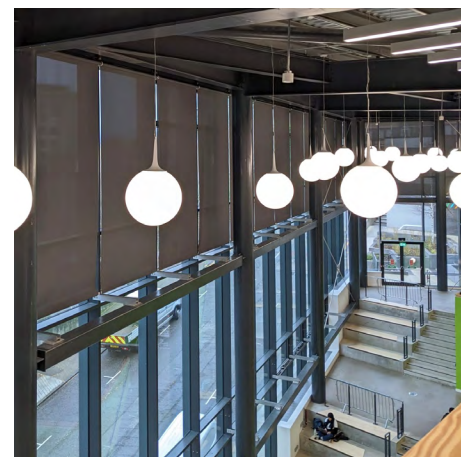

01509 502 155

ENQUIRIES@KAYDEESAYFA.CO.UK