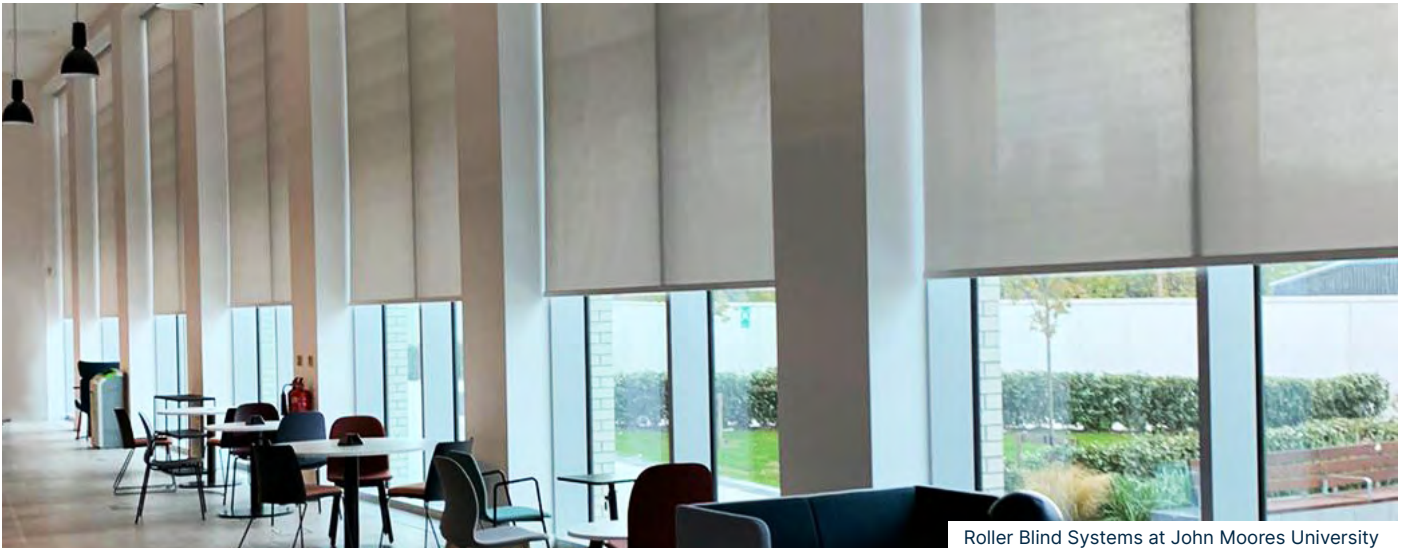

The durable design, flexibility, and ease of operation make roller blinds the preferred shading solution for most large scale commercial construction projects. These systems provide versatile shading solutions with a range of fabrics including screen, dim-out and blackout fabrics. The array of colour selection and textures make it a popular choice for interior designers and decorators.

- SIMPLE AND EASY TO OPERATE CONTROLS
- DURABLE AND ROBUST MECHANISMS
- FLEXIBILITY IN SIZE TO MATCH ANY WINDOW OR APERTURE
- REMOTE, SWITCH AND SMART SENSOR OPERATING OPTIONS
- WIDE RANGE OF COMPATIBLE FABRIC OPTIONS