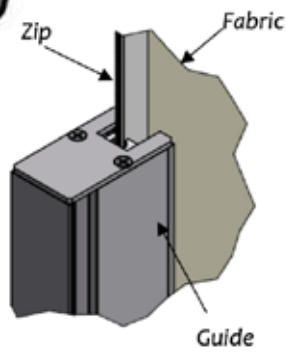

TECHNICAL INFORMATION

BLIND TYPE	Z LOCKING ROLLER BLIND
FUNCTION	INTERNAL SHADING
MAXIMUM WIDTH	UP TO 3600 MM
MAXIMUM DROP	UP TO 4600 MM
MAXIMUM SURFACE AREA	16 M ² (FABRIC DEPENDANT)
OPERATING OPTIONS	MOTORISED
PRODUCT WARRANTY	5 YEARS
BARREL DIMENSIONS	85 MM
BARREL MATERIAL	ALUMINIUM
MOTORISED TYPE / STYLE	WALL SWITCH / REMOTE
ADDITIONAL FEATURES	RAL COLOUR MATCHED CASSETTE
BOTTOM BAR DESIGN	EXPOSED

SPECIFICATION

ZC110 Specifications

Bottom Bar

Side Channels

Headbox

Wall brackets support