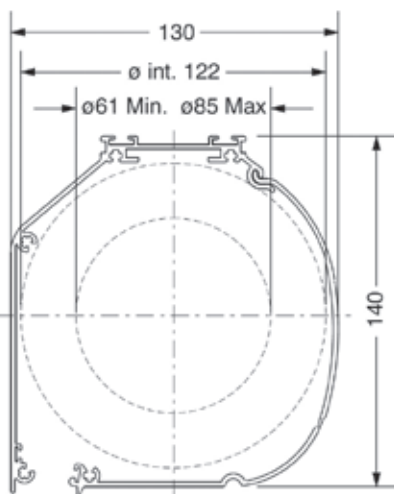

TECHNICAL INFORMATION

BLIND TYPE	Z LOCKING ROLLER BLIND
FUNCTION	INTERNAL SHADING
MAXIMUM WIDTH	UP TO 3600 MM
MAXIMUM DROP	UP TO 4600 MM
MAXIMUM SURFACE AREA	16 M ² (FABRIC DEPENDANT)
OPERATING OPTIONS	MOTORISED
PRODUCT WARRANTY	5 YEARS
BARREL DIMENSIONS	85 MM
BARREL MATERIAL	ALUMINIUM
MOTORISED TYPE / STYLE	WALL SWITCH / REMOTE
ADDITIONAL FEATURES	RAL COLOUR MATCHED CASSETTE
BOTTOM BAR DESIGN	EXPOSED

SPECIFICATION

ZC110 Specifications

Bottom Bar

Side Channels

Headbox

Wall brackets support