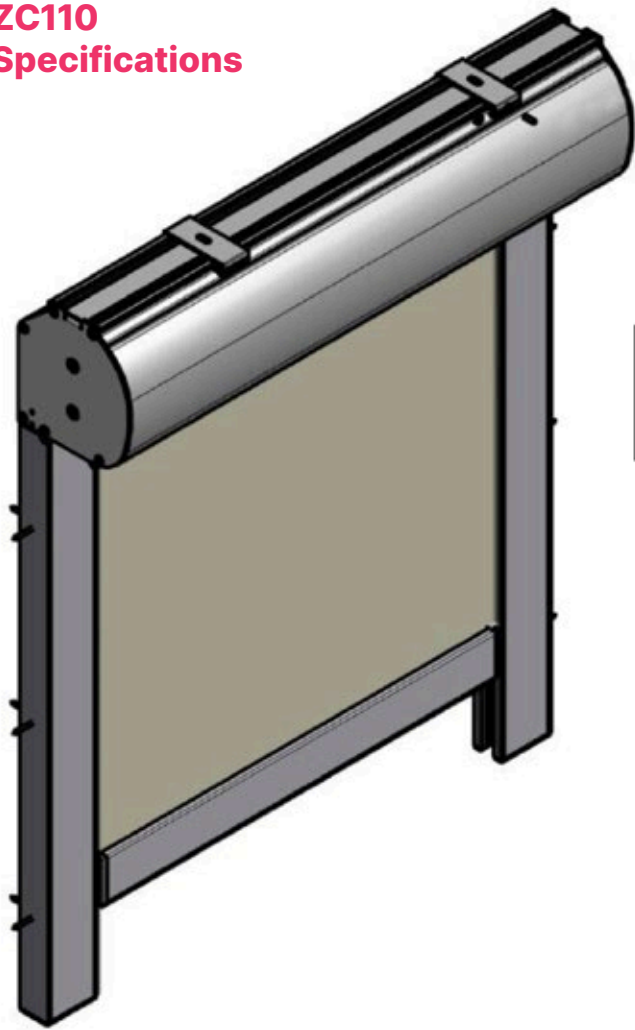

TECHNICAL INFORMATION

BLIND TYPE	Z LOCKING ROLLER BLIND
FUNCTION	INTERNAL SHADING
MAXIMUM WIDTH	UP TO 3600 MM
MAXIMUM DROP	UP TO 4600 MM
MAXIMUM SURFACE AREA	16 M ² (FABRIC DEPENDANT)
OPERATING OPTIONS	MOTORISED
PRODUCT WARRANTY	5 YEARS
BARREL DIMENSIONS	85 MM
BARREL MATERIAL	ALUMINIUM
MOTORISED TYPE / STYLE	WALL SWITCH / REMOTE
ADDITIONAL FEATURES	RAL COLOUR MATCHED CASSETTE
BOTTOM BAR DESIGN	EXPOSED

SPECIFICATION

ZC110 Specifications

Bottom Bar

Side Channels

Headbox

Wall brackets support