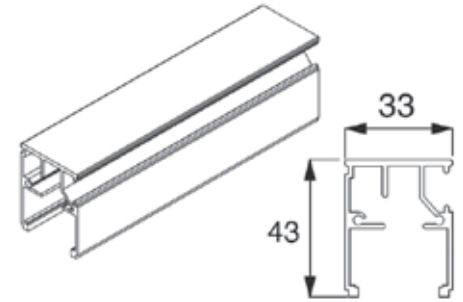

TECHNICAL INFORMATION

BLIND TYPE	Z LOCKING ROLLER BLIND
FUNCTION	INTERNAL SHADING
MAXIMUM WIDTH	UP TO 3600 MM
MAXIMUM DROP	UP TO 4600 MM
MAXIMUM SURFACE AREA	16 M ² (FABRIC DEPENDANT)
OPERATING OPTIONS	MOTORISED
PRODUCT WARRANTY	5 YEARS
BARREL DIMENSIONS	85 MM
BARREL MATERIAL	ALUMINIUM
MOTORISED TYPE / STYLE	WALL SWITCH / REMOTE
ADDITIONAL FEATURES	RAL COLOUR MATCHED CASSETTE
BOTTOM BAR DESIGN	EXPOSED

SPECIFICATION

ZC110 Specifications

Bottom Bar

Side Channels

Headbox

Wall brackets support