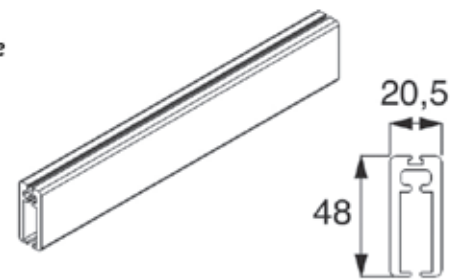

TECHNICAL INFORMATION

BLIND TYPE	Z LOCKING ROLLER BLIND
FUNCTION	INTERNAL SHADING
MAXIMUM WIDTH	UP TO 3600 MM
MAXIMUM DROP	UP TO 4600 MM
MAXIMUM SURFACE AREA	16 M ² (FABRIC DEPENDANT)
OPERATING OPTIONS	MOTORISED
PRODUCT WARRANTY	5 YEARS
BARREL DIMENSIONS	85 MM
BARREL MATERIAL	ALUMINIUM
MOTORISED TYPE / STYLE	WALL SWITCH / REMOTE
ADDITIONAL FEATURES	RAL COLOUR MATCHED CASSETTE
BOTTOM BAR DESIGN	EXPOSED

SPECIFICATION

ZC110 Specifications

Bottom Bar

Side Channels

Headbox

Wall brackets support