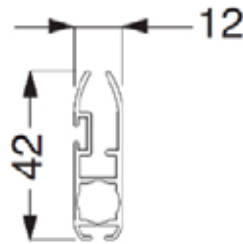

TECHNICAL INFORMATION

BLIND TYPE	CASSETTE ROLLER BLIND
FUNCTION	INTERNAL SHADING
MAXIMUM WIDTH	UP TO 2100 MM
MAXIMUM DROP	UP TO 2200 MM
MAXIMUM SURFACE AREA	4.6 M ² (FABRIC DEPENDANT)
OPERATING OPTIONS	MANUAL, MOTORISED
PRODUCT WARRANTY	5 YEARS
BARREL DIMENSIONS	32 MM
BARREL MATERIAL	ALUMINIUM
MAUNAL TYPE / STYLE	CHAIN / CRANK
ADDITIONAL FEATURES	RAL COLOUR MATCHED CASSETTE
BOTTOM BAR DESIGN	EXPOSED OR FABRIC COVERED

SPECIFICATION

C63 Specifications

Headbox

Top Fix

Face Fix

Brush Strip

Bottom Bar

Side Channel

Bracket Detail

Side Channel Option