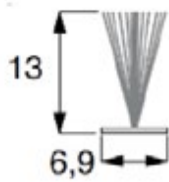

TECHNICAL INFORMATION

BLIND TYPE	CASSETTE ROLLER BLIND
FUNCTION	INTERNAL SHADING
MAXIMUM WIDTH	UP TO 2100 MM
MAXIMUM DROP	UP TO 2200 MM
MAXIMUM SURFACE AREA	4.6 M ² (FABRIC DEPENDANT)
OPERATING OPTIONS	MANUAL, MOTORISED
PRODUCT WARRANTY	5 YEARS
BARREL DIMENSIONS	32 MM
BARREL MATERIAL	ALUMINIUM
MAUNAL TYPE / STYLE	CHAIN / CRANK
ADDITIONAL FEATURES	RAL COLOUR MATCHED CASSETTE
BOTTOM BAR DESIGN	EXPOSED OR FABRIC COVERED

SPECIFICATION

C63 Specifications

Headbox

Top Fix

Face Fix

Brush Strip

Bottom Bar

Side Channel

Bracket Detail

Side Channel Option