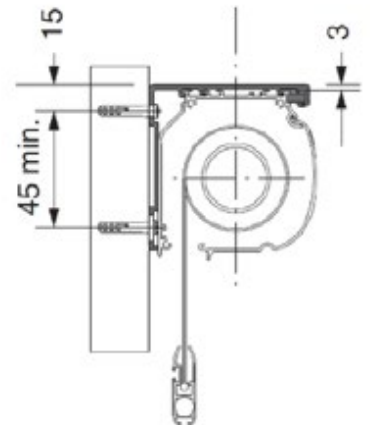

TECHNICAL INFORMATION

BLIND TYPE	CASSETTE ROLLER BLIND
FUNCTION	INTERNAL SHADING
MAXIMUM WIDTH	UP TO 2100 MM
MAXIMUM DROP	UP TO 2200 MM
MAXIMUM SURFACE AREA	4.6 M ² (FABRIC DEPENDANT)
OPERATING OPTIONS	MANUAL, MOTORISED
PRODUCT WARRANTY	5 YEARS
BARREL DIMENSIONS	32 MM
BARREL MATERIAL	ALUMINIUM
MAUNAL TYPE / STYLE	CHAIN / CRANK
ADDITIONAL FEATURES	RAL COLOUR MATCHED CASSETTE
BOTTOM BAR DESIGN	EXPOSED OR FABRIC COVERED

SPECIFICATION

C63 Specifications

Headbox

Top Fix

Face Fix

Brush Strip

Bottom Bar

Side Channel

Bracket Detail

Side Channel Option