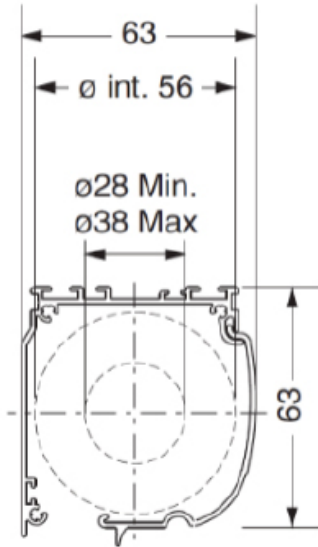

TECHNICAL INFORMATION

BLIND TYPE	CASSETTE ROLLER BLIND
FUNCTION	INTERNAL SHADING
MAXIMUM WIDTH	UP TO 2100 MM
MAXIMUM DROP	UP TO 2200 MM
MAXIMUM SURFACE AREA	4.6 M ² (FABRIC DEPENDANT)
OPERATING OPTIONS	MANUAL, MOTORISED
PRODUCT WARRANTY	5 YEARS
BARREL DIMENSIONS	32 MM
BARREL MATERIAL	ALUMINIUM
MAUNAL TYPE / STYLE	CHAIN / CRANK
ADDITIONAL FEATURES	RAL COLOUR MATCHED CASSETTE
BOTTOM BAR DESIGN	EXPOSED OR FABRIC COVERED

SPECIFICATION

C63 Specifications

Headbox

Top Fix

Face Fix

Brush Strip

Bottom Bar

Side Channel

Bracket Detail

Side Channel Option