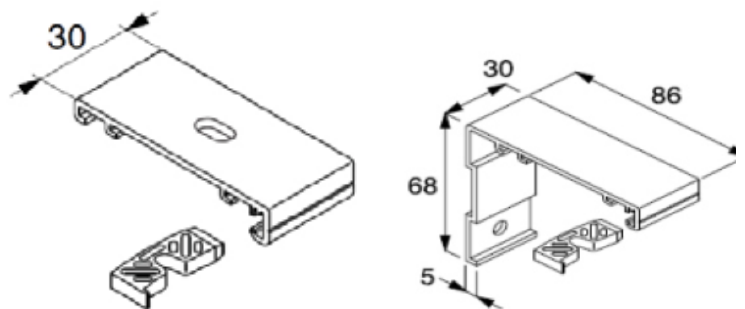

TECHNICAL INFORMATION

BLIND TYPE	CASSETTE ROLLER BLIND
FUNCTION	INTERNAL SHADING
MAXIMUM WIDTH	UP TO 2100 MM
MAXIMUM DROP	UP TO 2200 MM
MAXIMUM SURFACE AREA	4.6 M ² (FABRIC DEPENDANT)
OPERATING OPTIONS	MANUAL, MOTORISED
PRODUCT WARRANTY	5 YEARS
BARREL DIMENSIONS	32 MM
BARREL MATERIAL	ALUMINIUM
MAUNAL TYPE / STYLE	CHAIN / CRANK
ADDITIONAL FEATURES	RAL COLOUR MATCHED CASSETTE
BOTTOM BAR DESIGN	EXPOSED OR FABRIC COVERED

SPECIFICATION

C63 Specifications

Headbox

Top Fix

Face Fix

Brush Strip

Bottom Bar

Side Channel

Bracket Detail

Side Channel Option