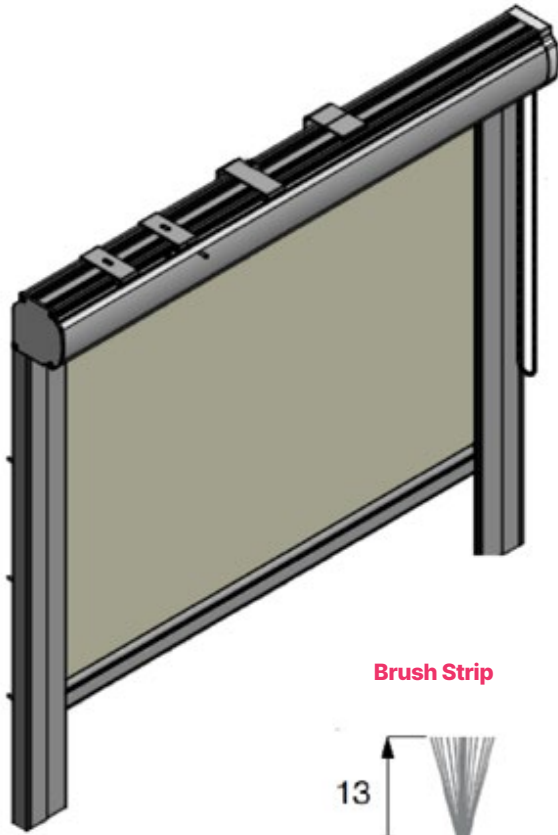

TECHNICAL INFORMATION

BLIND TYPE	CASSETTE ROLLER BLIND
FUNCTION	INTERNAL SHADING
MAXIMUM WIDTH	UP TO 2100 MM
MAXIMUM DROP	UP TO 2200 MM
MAXIMUM SURFACE AREA	4.6 M ² (FABRIC DEPENDANT)
OPERATING OPTIONS	MANUAL, MOTORISED
PRODUCT WARRANTY	5 YEARS
BARREL DIMENSIONS	32 MM
BARREL MATERIAL	ALUMINIUM
MAUNAL TYPE / STYLE	CHAIN / CRANK
ADDITIONAL FEATURES	RAL COLOUR MATCHED CASSETTE
BOTTOM BAR DESIGN	EXPOSED OR FABRIC COVERED

SPECIFICATION

C63 Specifications

Headbox

Top Fix

Face Fix

Brush Strip

Bottom Bar

Side Channel

Bracket Detail

Side Channel Option