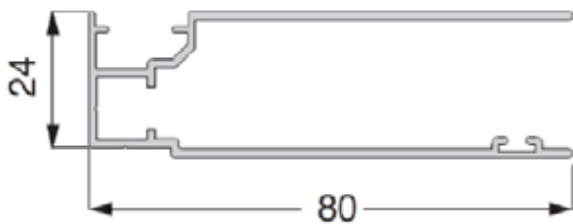

TECHNICAL INFORMATION

BLIND TYPE	CASSETTE ROLLER BLIND
FUNCTION	INTERNAL SHADING
MAXIMUM WIDTH	UP TO 2100 MM
MAXIMUM DROP	UP TO 2200 MM
MAXIMUM SURFACE AREA	4.6 M ² (FABRIC DEPENDANT)
OPERATING OPTIONS	MANUAL, MOTORISED
PRODUCT WARRANTY	5 YEARS
BARREL DIMENSIONS	32 MM
BARREL MATERIAL	ALUMINIUM
MAUNAL TYPE / STYLE	CHAIN / CRANK
ADDITIONAL FEATURES	RAL COLOUR MATCHED CASSETTE
BOTTOM BAR DESIGN	EXPOSED OR FABRIC COVERED

SPECIFICATION

C63 Specifications

Headbox

Top Fix

Face Fix

Brush Strip

Bottom Bar

Side Channel

Bracket Detail

Side Channel Option