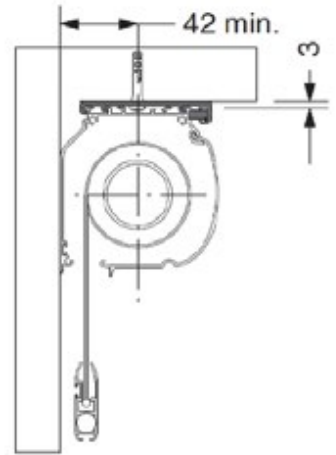

TECHNICAL INFORMATION

BLIND TYPE	CASSETTE ROLLER BLIND
FUNCTION	INTERNAL SHADING
MAXIMUM WIDTH	UP TO 2100 MM
MAXIMUM DROP	UP TO 2200 MM
MAXIMUM SURFACE AREA	4.6 M ² (FABRIC DEPENDANT)
OPERATING OPTIONS	MANUAL, MOTORISED
PRODUCT WARRANTY	5 YEARS
BARREL DIMENSIONS	32 MM
BARREL MATERIAL	ALUMINIUM
MAUNAL TYPE / STYLE	CHAIN / CRANK
ADDITIONAL FEATURES	RAL COLOUR MATCHED CASSETTE
BOTTOM BAR DESIGN	EXPOSED OR FABRIC COVERED

SPECIFICATION

C63 Specifications

Headbox

Top Fix

Face Fix

Brush Strip

Bottom Bar

Side Channel

Bracket Detail

Side Channel Option