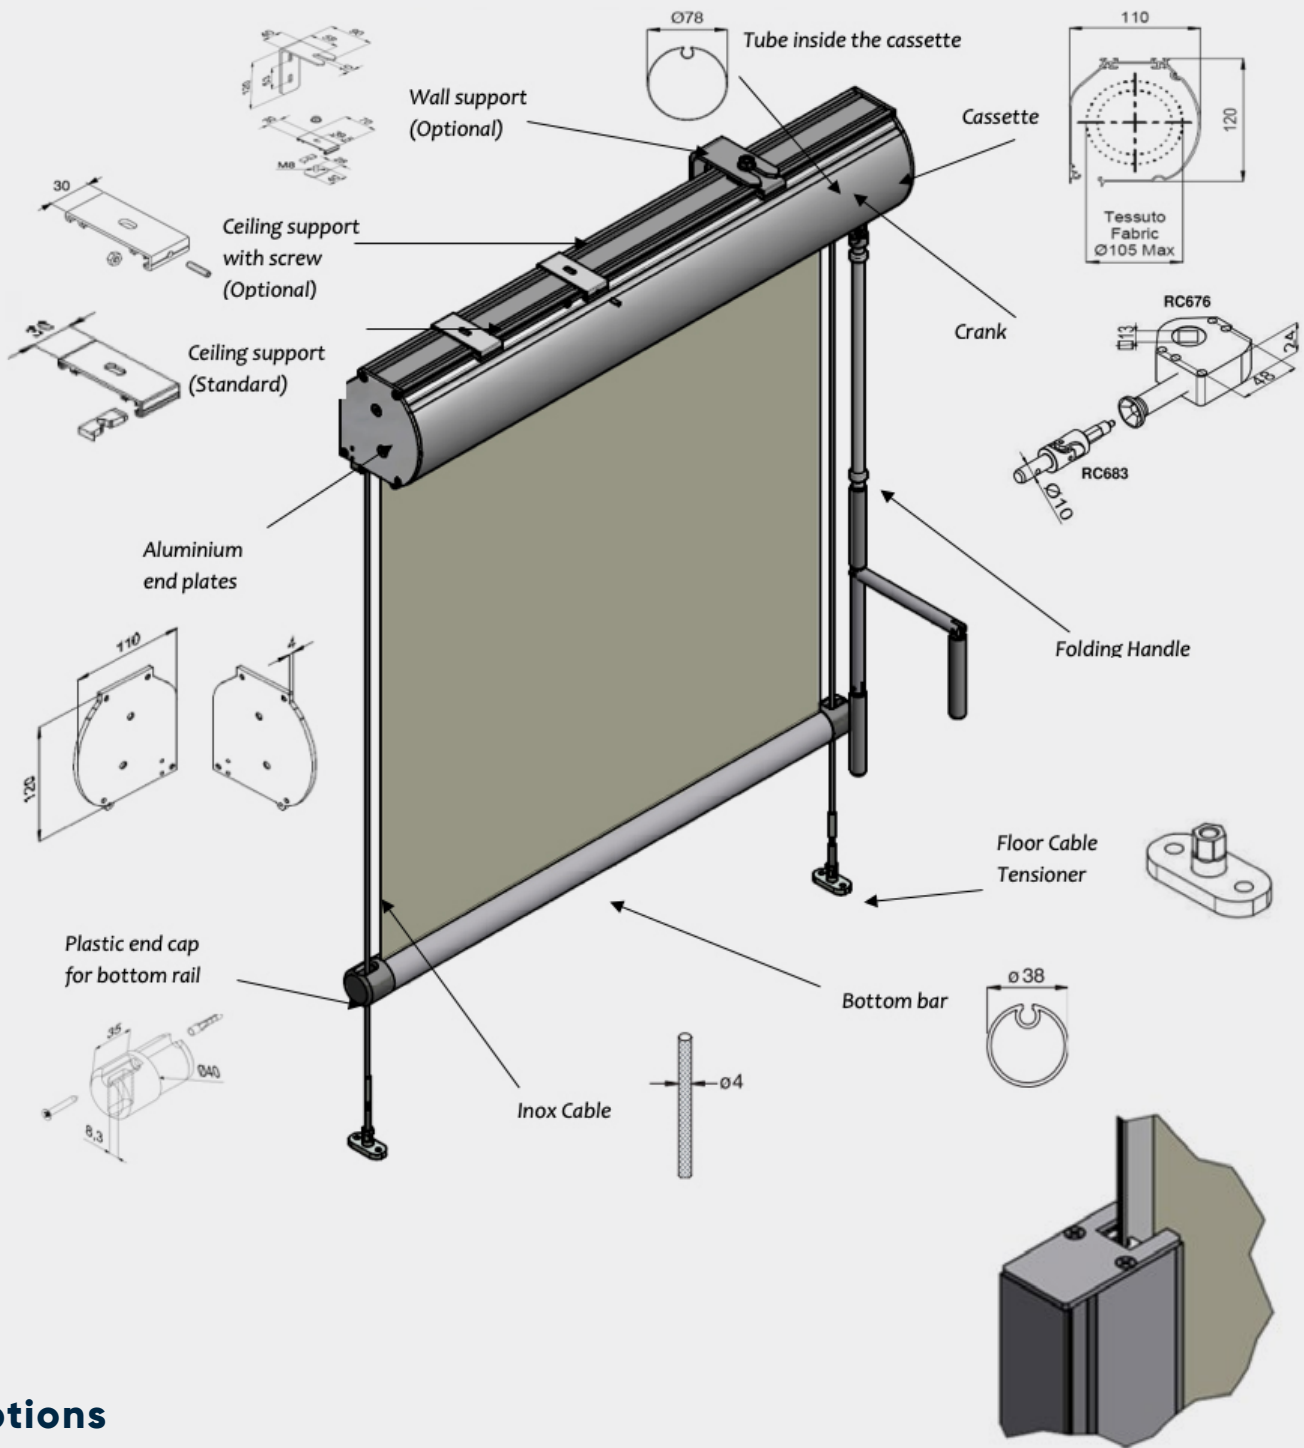

SPECIFICATION

Options