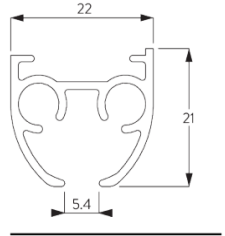

Fixing Key = CF (Ceiling Fix), FF (face Fix), RF (Recess Fix)

COLOUR	Max Width*	Max Weight	Bendable	Fitting
H-TRACK	6m	22kg	Yes	CF
Kaydee Track	12m	50kg	Yes	CF
SG 3840	6m	14kg	Yes	CF & FF
SG 3900	12m	20kg	Yes	CF & FF
SG 6370	15m	66kg	No	CF & FF
SG 5100	6m	25kg	Yes	CF & FF
SG 5600	25m	65kg	Yes	CF, FF, & RF
Curtain Poles	6m	50kg	No	FF & CF

*Single Profile can be joined to reach any length

TRACK PROFILES

H Track

Kaydee Track

SG 3840

SG 3900

SG 6370

SG 5100 / SG 5600