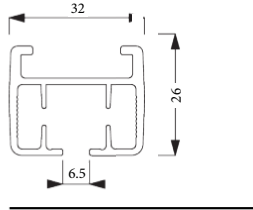

Fixing Key = CF (Ceiling Fix), FF (face Fix), RF (Recess Fix)

COLOUR	Max Width*	Max Weight	Bendable	Fitting
H-TRACK	6m	22kg	Yes	CF
Kaydee Track	12m	50kg	Yes	CF
SG 3840	6m	14kg	Yes	CF & FF
SG 3900	12m	20kg	Yes	CF & FF
SG 6370	15m	66kg	No	CF & FF
SG 5100	6m	25kg	Yes	CF & FF
SG 5600	25m	65kg	Yes	CF, FF, & RF
Curtain Poles	6m	50kg	No	FF & CF

*Single Profile can be joined to reach any length

TRACK PROFILES

H Track

Kaydee Track

SG 3840

SG 3900

SG 6370

SG 5100 / SG 5600