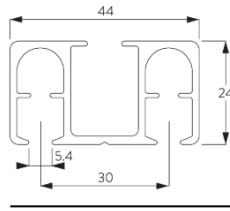

Fixing Key = CF (Ceiling Fix), FF (face Fix), RF (Recess Fix)

COLOUR	Max Width*	Max Weight	Bendable	Fitting
H-TRACK	6m	22kg	Yes	CF
Kaydee Track	12m	50kg	Yes	CF
SG 3840	6m	14kg	Yes	CF & FF
SG 3900	12m	20kg	Yes	CF & FF
SG 6370	15m	66kg	No	CF & FF
SG 5100	6m	25kg	Yes	CF & FF
SG 5600	25m	65kg	Yes	CF, FF, & RF
Curtain Poles	6m	50kg	No	FF & CF

*Single Profile can be joined to reach any length

TRACK PROFILES

H Track

Kaydee Track

SG 3840

SG 3900

SG 6370

SG 5100 / SG 5600