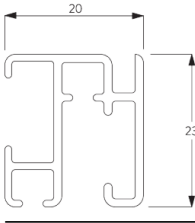

Fixing Key = CF (Ceiling Fix), FF (face Fix), RF (Recess Fix)

COLOUR	Max Width*	Max Weight	Bendable	Fitting
H-TRACK	6m	22kg	Yes	CF
Kaydee Track	12m	50kg	Yes	CF
SG 3840	6m	14kg	Yes	CF & FF
SG 3900	12m	20kg	Yes	CF & FF
SG 6370	15m	66kg	No	CF & FF
SG 5100	6m	25kg	Yes	CF & FF
SG 5600	25m	65kg	Yes	CF, FF, & RF
Curtain Poles	6m	50kg	No	FF & CF

*Single Profile can be joined to reach any length

TRACK PROFILES

H Track

Kaydee Track

SG 3840

SG 3900

SG 6370

SG 5100 / SG 5600

SG 5600 - Recess Fit