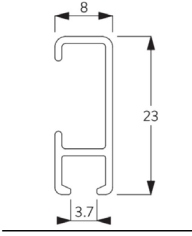

Fixing Key = CF (Ceiling Fix), FF (face Fix), RF (Recess Fix)

COLOUR	Max Width*	Max Weight	Bendable	Fitting
H-TRACK	6m	22kg	Yes	CF
Kaydee Track	12m	50kg	Yes	CF
SG 3840	6m	14kg	Yes	CF & FF
SG 3900	12m	20kg	Yes	CF & FF
SG 6370	15m	66kg	No	CF & FF
SG 5100	6m	25kg	Yes	CF & FF
SG 5600	25m	65kg	Yes	CF, FF, & RF
Curtain Poles	6m	50kg	No	FF & CF

*Single Profile can be joined to reach any length

TRACK PROFILES

H Track

Kaydee Track

SG 3840

SG 3900

SG 6370

SG 5100 / SG 5600

SG 5600 - Recess Fit