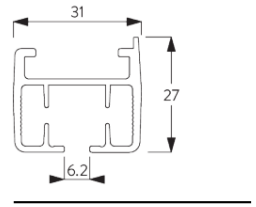

Fixing Key = CF (Ceiling Fix), FF (face Fix), RF (Recess Fix)

COLOUR	Max Width*	Max Weight	Bendable	Fitting
H-TRACK	6m	22kg	Yes	CF
Kaydee Track	12m	50kg	Yes	CF
SG 3840	6m	14kg	Yes	CF & FF
SG 3900	12m	20kg	Yes	CF & FF
SG 6370	15m	66kg	No	CF & FF
SG 5100	6m	25kg	Yes	CF & FF
SG 5600	25m	65kg	Yes	CF, FF, & RF
Curtain Poles	6m	50kg	No	FF & CF

*Single Profile can be joined to reach any length

TRACK PROFILES

H Track

Kaydee Track

SG 3840

SG 3900

SG 6370

SG 5100 / SG 5600