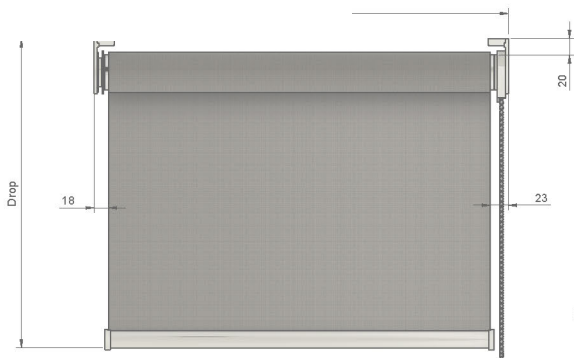

TECHNICAL INFORMATION

BLIND TYPE	ROLLER BLIND
FUNCTION	INTERNAL SHADING
MAXIMUM WIDTH	3000 MM
MAXIMUM DROP	3500 MM
SURFACE	10 M ²
OPERATING OPTIONS	MANUAL, HARDWIRE, & REMOTE
PRODUCT WARRANTY	3 YEARS
BARREL DIMENSIONS	43 MM
BARREL MATERIAL	REINFORCED ALUMINIUM
CHAIN TYPE / STYLE	METAL OR COLOUR MATCHED NYLON

SPECIFICATION

TOP FIX

FACE FIX

DUAL BRACKET

LIGHT GAP

BRACKET SIZE