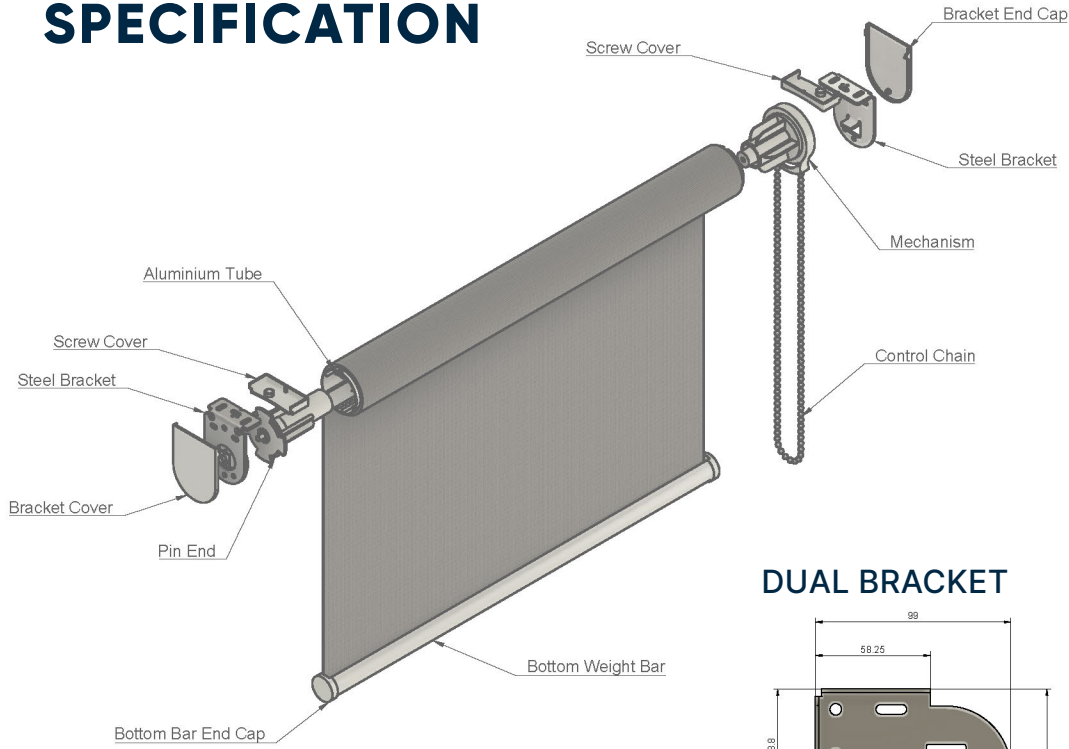

TECHNICAL INFORMATION

BLIND TYPE	ROLLER BLIND
FUNCTION	INTERNAL SHADING
MAXIMUM WIDTH	3000 MM
MAXIMUM DROP	3500 MM
SURFACE	10 M ²
OPERATING OPTIONS	MANUAL, HARDWIRE, & REMOTE
PRODUCT WARRANTY	3 YEARS
BARREL DIMENSIONS	43 MM
BARREL MATERIAL	REINFORCED ALUMINIUM
CHAIN TYPE / STYLE	METAL OR COLOUR MATCHED NYLON

SPECIFICATION

TOP FIX

FACE FIX

DUAL BRACKET

LIGHT GAP

BRACKET SIZE