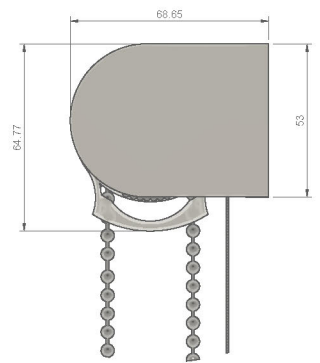

TECHNICAL INFORMATION

BLIND TYPE	ROLLER BLIND
FUNCTION	INTERNAL SHADING
MAXIMUM WIDTH	3000 MM
MAXIMUM DROP	3500 MM
SURFACE	10 M ²
OPERATING OPTIONS	MANUAL, HARDWIRE, & REMOTE
PRODUCT WARRANTY	3 YEARS
BARREL DIMENSIONS	43 MM
BARREL MATERIAL	REINFORCED ALUMINIUM
CHAIN TYPE / STYLE	METAL OR COLOUR MATCHED NYLON

SPECIFICATION

TOP FIX

FACE FIX

DUAL BRACKET

LIGHT GAP

BRACKET SIZE