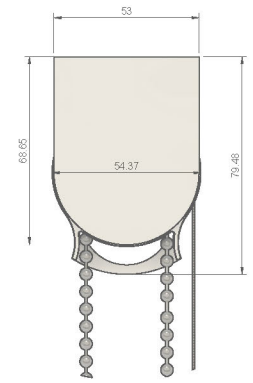

TECHNICAL INFORMATION

BLIND TYPE	ROLLER BLIND
FUNCTION	INTERNAL SHADING
MAXIMUM WIDTH	3000 MM
MAXIMUM DROP	3500 MM
SURFACE	10 M ²
OPERATING OPTIONS	MANUAL, HARDWIRE, & REMOTE
PRODUCT WARRANTY	3 YEARS
BARREL DIMENSIONS	43 MM
BARREL MATERIAL	REINFORCED ALUMINIUM
CHAIN TYPE / STYLE	METAL OR COLOUR MATCHED NYLON

SPECIFICATION

TOP FIX

FACE FIX

DUAL BRACKET

LIGHT GAP

BRACKET SIZE