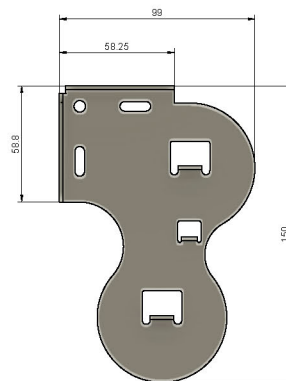

TECHNICAL INFORMATION

BLIND TYPE	ROLLER BLIND
FUNCTION	INTERNAL SHADING
MAXIMUM WIDTH	3000 MM
MAXIMUM DROP	3500 MM
SURFACE	10 M ²
OPERATING OPTIONS	MANUAL, HARDWIRE, & REMOTE
PRODUCT WARRANTY	3 YEARS
BARREL DIMENSIONS	43 MM
BARREL MATERIAL	REINFORCED ALUMINIUM
CHAIN TYPE / STYLE	METAL OR COLOUR MATCHED NYLON

SPECIFICATION

TOP FIX

FACE FIX

DUAL BRACKET

LIGHT GAP

BRACKET SIZE