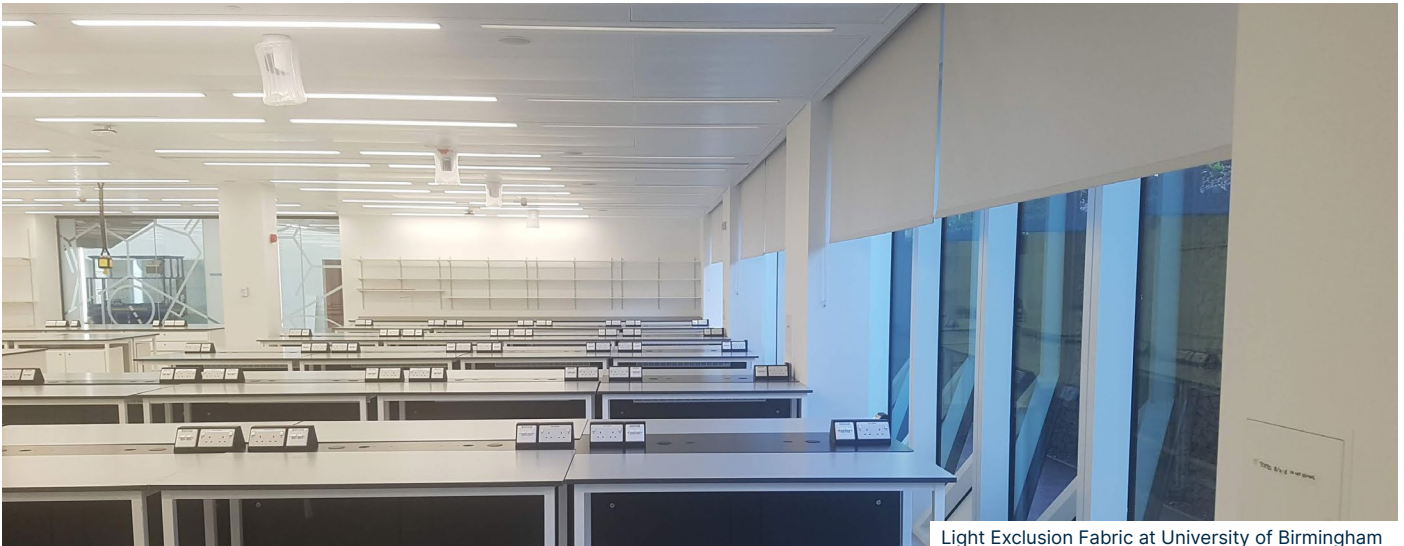

- SIMPLE AND EASY TO OPERATE CONTROLS
- WIDE FABRIC RANGE TO SUIT THE REQUIRED SYSTEM
- FLEXIBILITY IN SIZE TO MATCH ANY WINDOW OR APERTURE
- EASILY CLEANED & MAINTAINED
- FABRIC SAMPLES ARE AVAILABLE UPON REQUEST