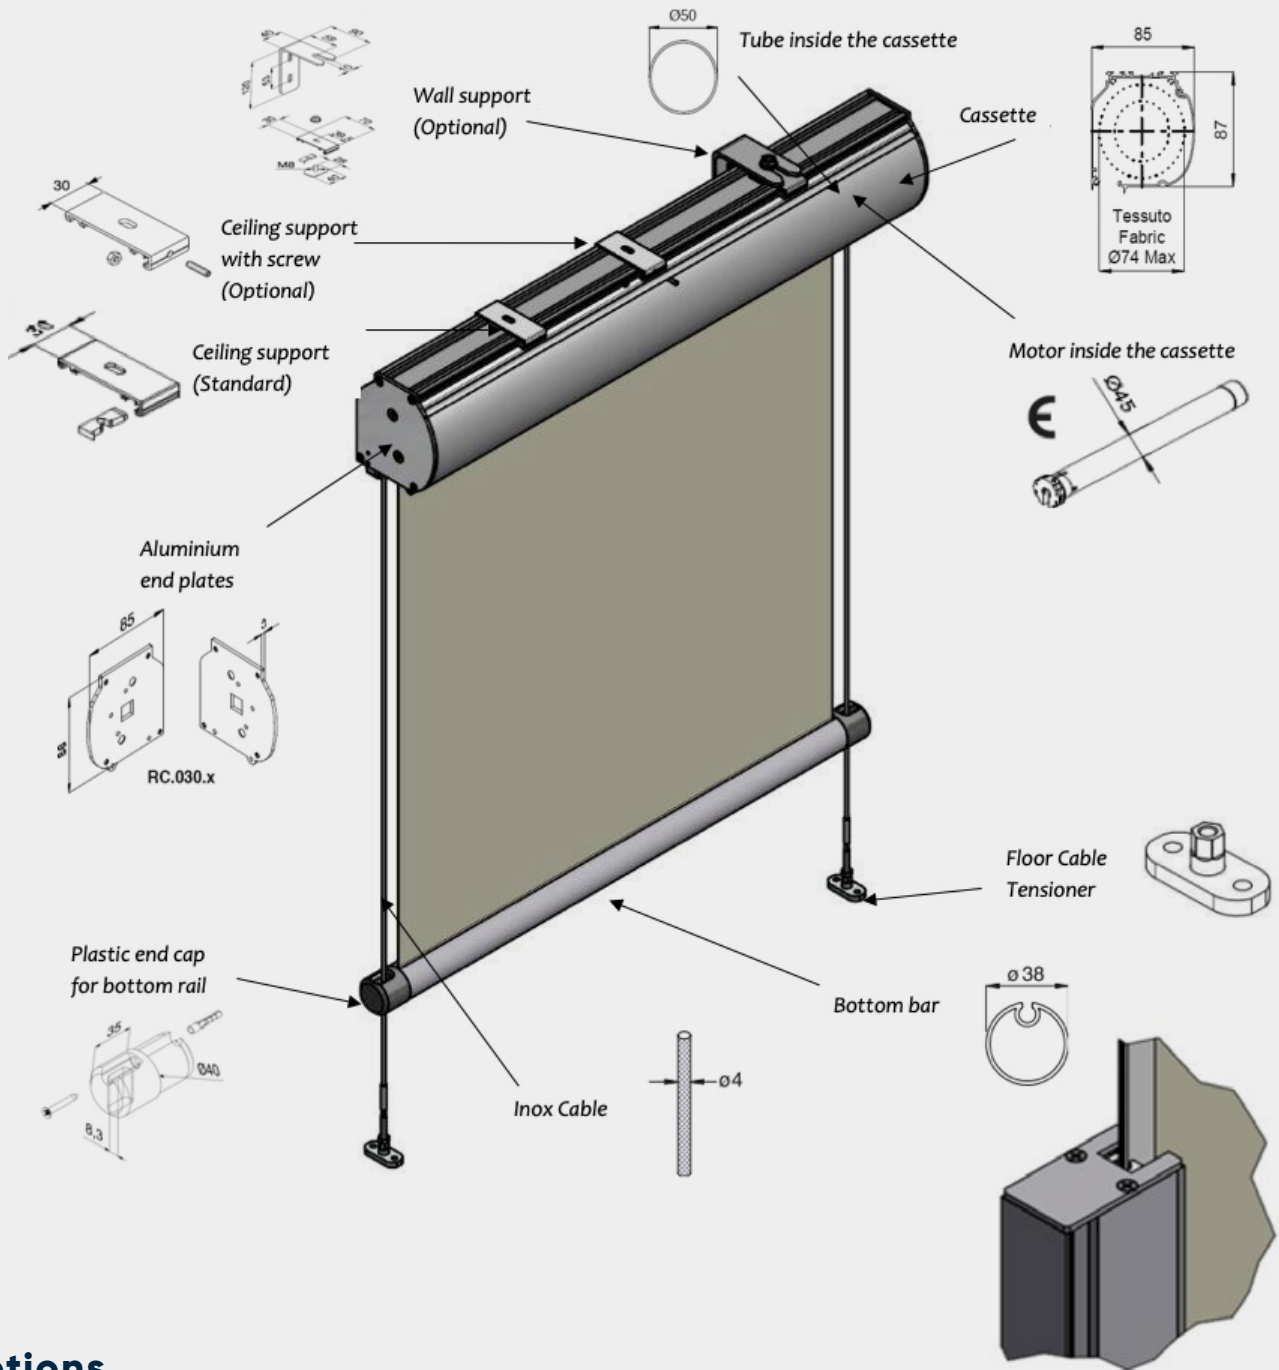

SPECIFICATION

Options