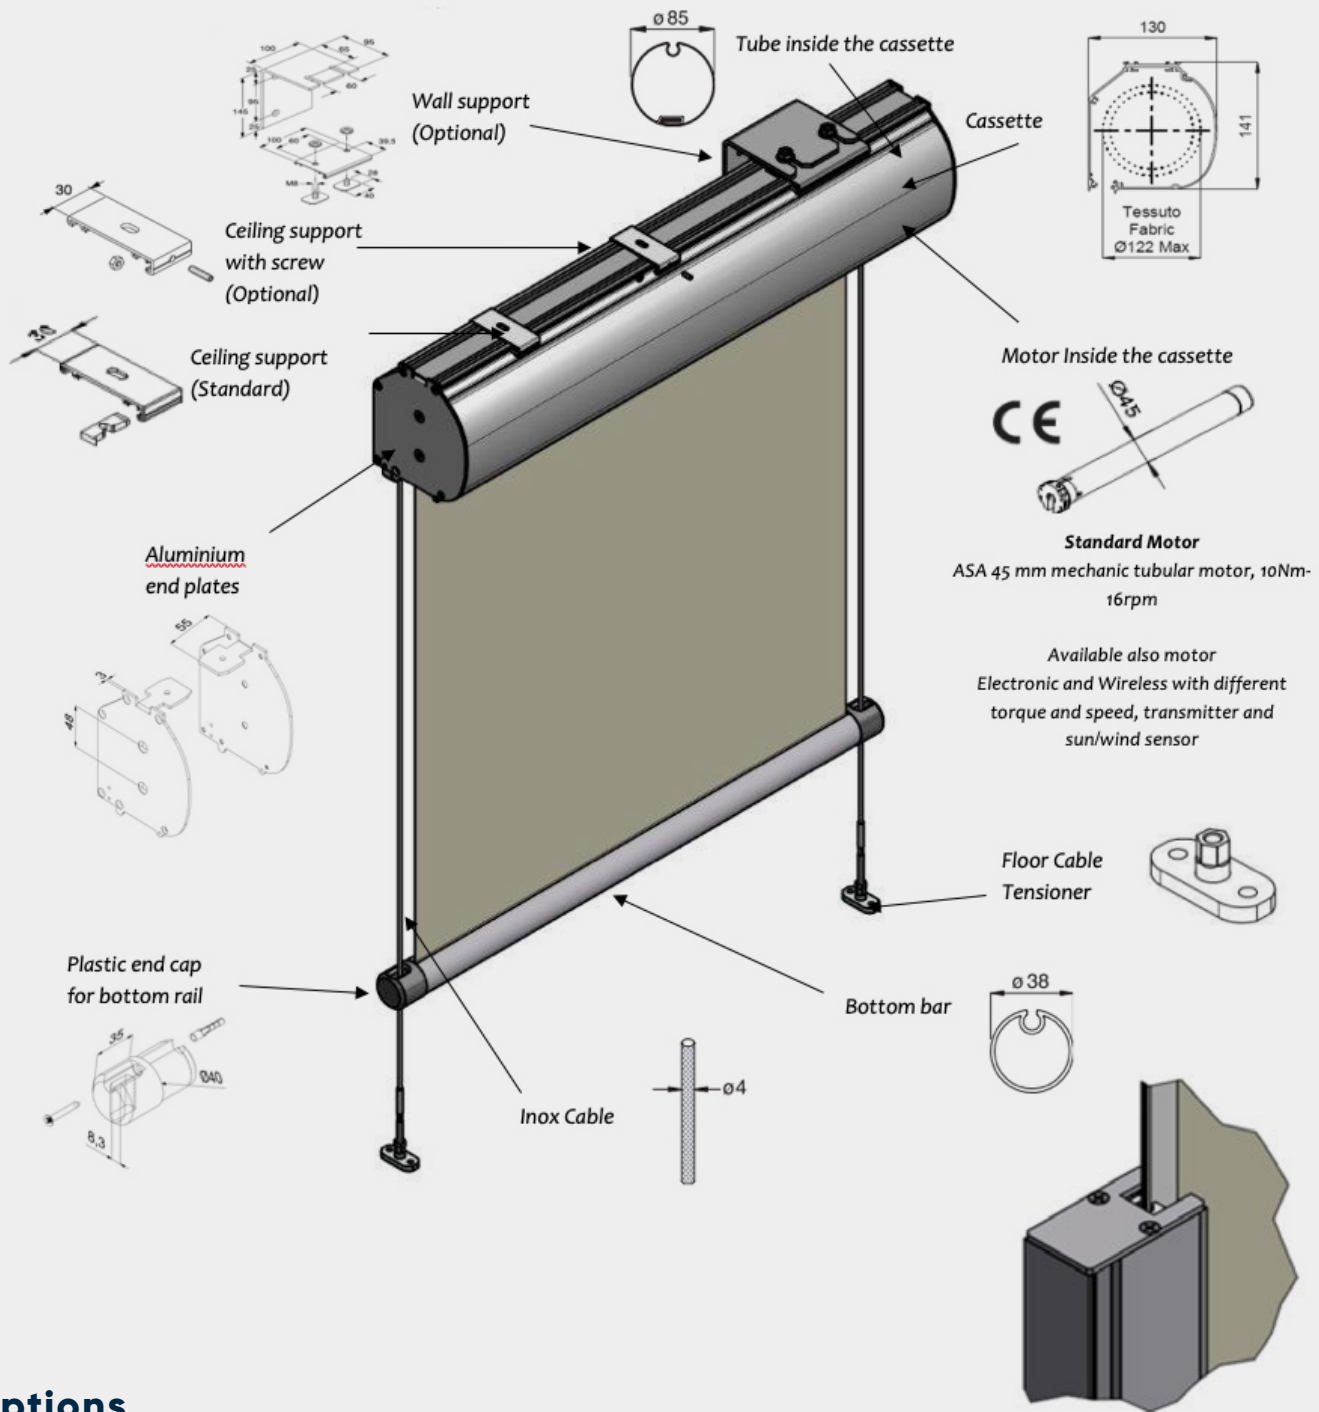

SPECIFICATION

Options